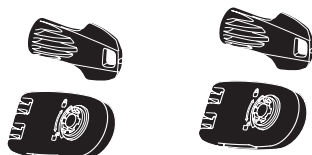

Thule Wheel Strap Locks

986