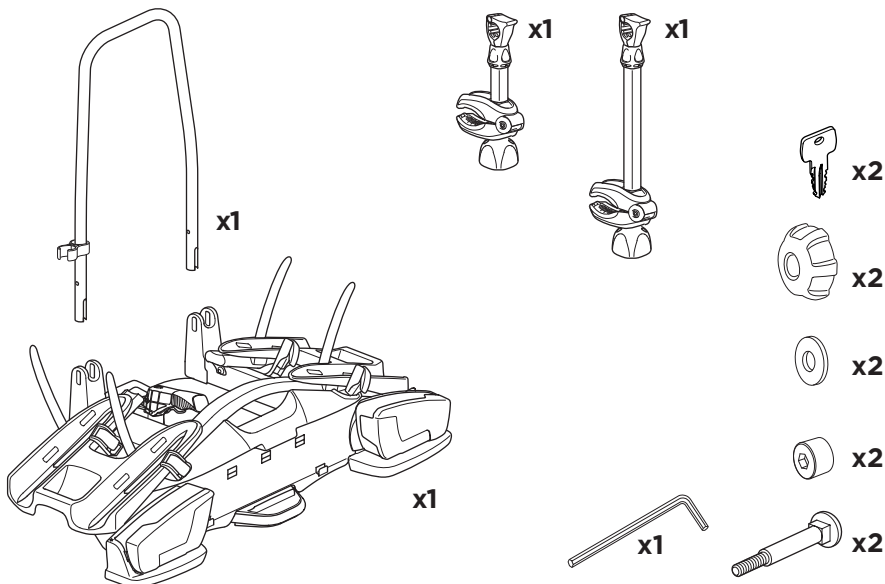

Complies with ISO norm

14,1 kg

i

924003
924021

Brink
RMC Towbar

924001
924003
924021
925001

Standard Towbar

D.1