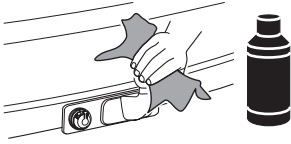

Complies with ISO norm

14,1 kg

i

924003
924021

Brink
RMC Towbar

924001
924003
924021
925001

Standard Towbar

D.1