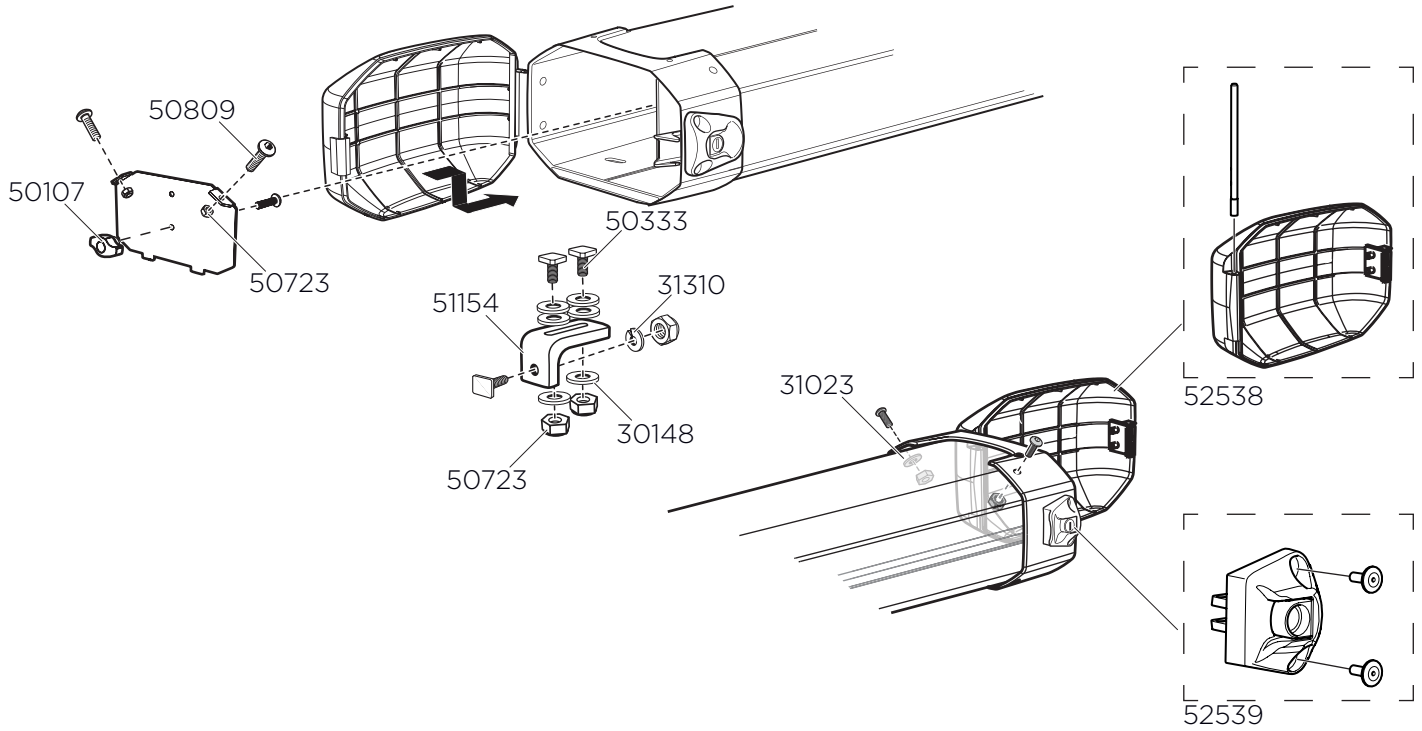

317 Conduit Box

Spare part

NEW

OLD

The time-saving load system

01/2018

THULE
SWEDEN
PROFESSIONAL