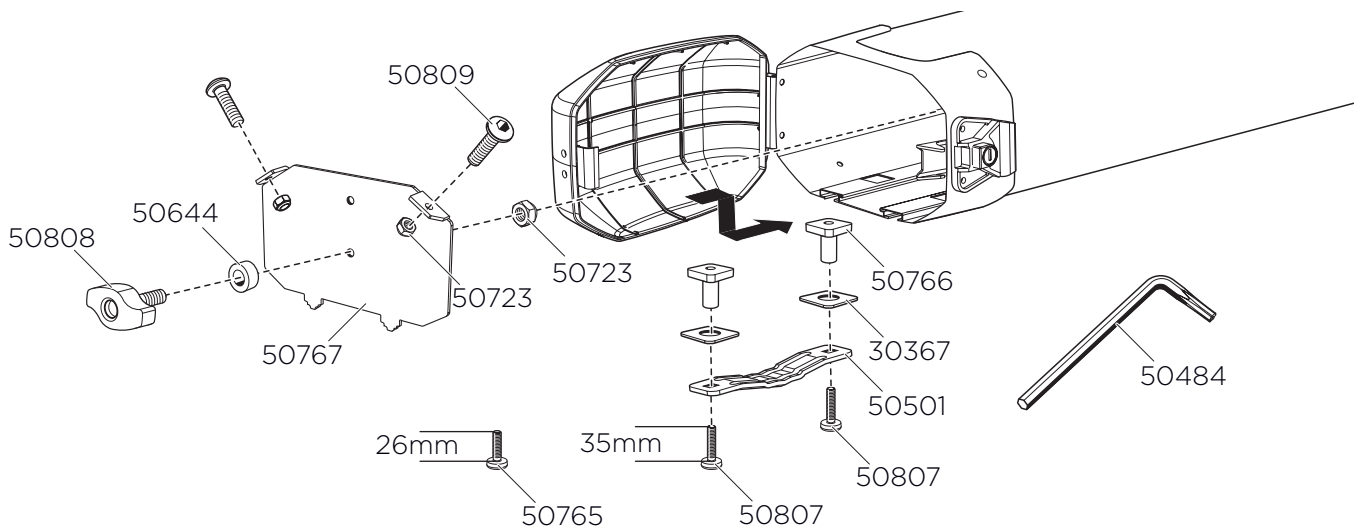

317 Conduit Box

Spare part

NEW

OLD

The time-saving load system

01/2018

THULE
SWEDEN
PROFESSIONAL