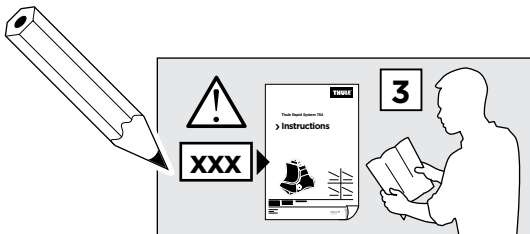

1

	X (scale)	X (mm)	X (inch)
FORD C-Max (Mk II), 5-dr MPV, 10-	46	1111	43 ³/₄''

	Y (scale)	Y (mm)	Y (inch)
FORD C-Max (Mk II), 5-dr MPV, 10-	41	1061	41 ³/₄''

2

FORD C-Max (Mk II), 5-dr MPV, 10-

3

	W (mm)	Z (mm)	W (inch)	Z (inch)
FORD C-Max (Mk II), 5-dr MPV, 10-	290 mm	785	11 3/8"	30 7/8"