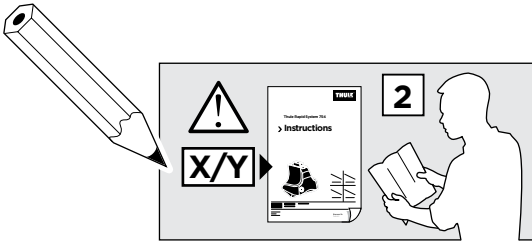

Thule Rapid System Kit 1617

> Instructions

FORD C-Max (Mk II), 5-dr MPV, 10-

ISO 11154-E

141617

C.20120524
519-1617-01

Bring your life

thule.com

1

	X (scale)	X (mm)	X (inch)
FORD C-Max (Mk II), 5-dr MPV, 10-	46	1111	43 ³/₄''

	Y (scale)	Y (mm)	Y (inch)
FORD C-Max (Mk II), 5-dr MPV, 10-	41	1061	41 ³/₄''

2

FORD C-Max (Mk II), 5-dr MPV, 10-

3

	W (mm)	Z (mm)	W (inch)	Z (inch)
FORD C-Max (Mk II), 5-dr MPV, 10-	290 mm	785	11 3/8"	30 7/8"