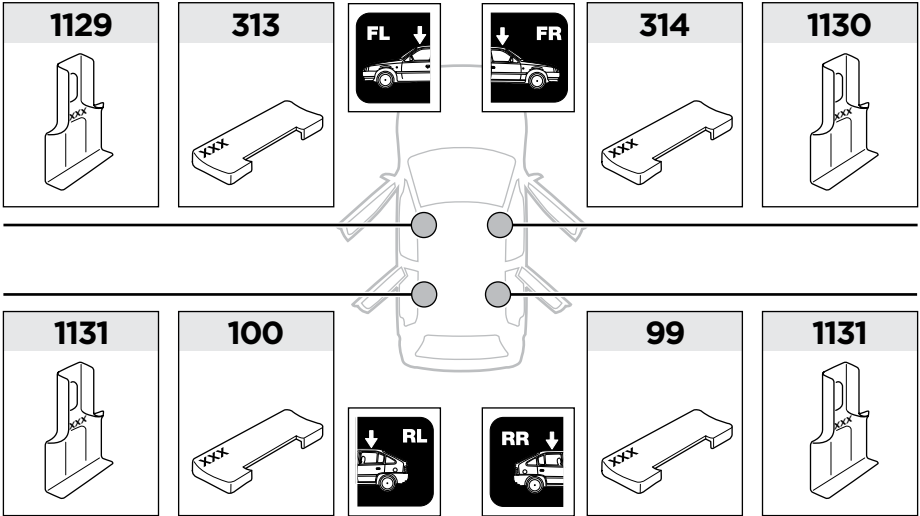

1

	X (scale)	X (mm)	X (inch)
FORD C-Max (Mk II), 5-dr MPV, 10-	46	1111	43 ³/₄''

	Y (scale)	Y (mm)	Y (inch)
FORD C-Max (Mk II), 5-dr MPV, 10-	41	1061	41 ³/₄''

2

FORD C-Max (Mk II), 5-dr MPV, 10-

3

	W (mm)	Z (mm)	W (inch)	Z (inch)
FORD C-Max (Mk II), 5-dr MPV, 10-	290 mm	785	11 3/8"	30 7/8"