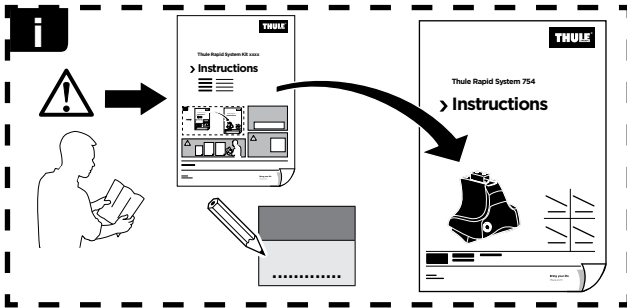

Thule Rapid System Kit 1617

> Instructions

FORD C-Max (Mk II), 5-dr MPV, 10-

ISO 11154-E

141617

C.20120524
519-1617-01

Bring your life

thule.com

1

	X (scale)	X (mm)	X (inch)
FORD C-Max (Mk II), 5-dr MPV, 10-	46	1111	43 ³/₄''

	Y (scale)	Y (mm)	Y (inch)
FORD C-Max (Mk II), 5-dr MPV, 10-	41	1061	41 ³/₄''

2

FORD C-Max (Mk II), 5-dr MPV, 10-

3

	W (mm)	Z (mm)	W (inch)	Z (inch)
FORD C-Max (Mk II), 5-dr MPV, 10-	290 mm	785	11 3/8"	30 7/8"