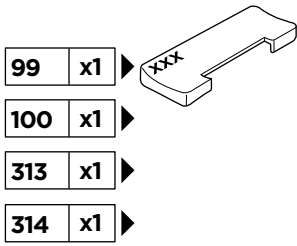

Thule Rapid System Kit 1617

> Instructions

FORD C-Max (Mk II), 5-dr MPV, 10-

ISO 11154-E

141617

C.20120524
519-1617-01

Bring your life

thule.com

1

	X (scale)	X (mm)	X (inch)
FORD C-Max (Mk II), 5-dr MPV, 10-	46	1111	43 ³/₄''

	Y (scale)	Y (mm)	Y (inch)
FORD C-Max (Mk II), 5-dr MPV, 10-	41	1061	41 ³/₄''

2

FORD C-Max (Mk II), 5-dr MPV, 10-

3

	W (mm)	Z (mm)	W (inch)	Z (inch)
FORD C-Max (Mk II), 5-dr MPV, 10-	290 mm	785	11 3/8"	30 7/8"