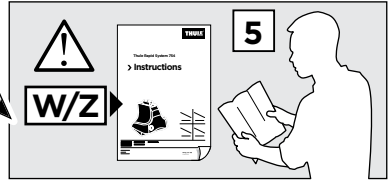

1

	X (scale)	X (mm)	X (inch)
FORD C-Max (Mk II), 5-dr MPV, 10-	46	1111	43 ³/₄''

	Y (scale)	Y (mm)	Y (inch)
FORD C-Max (Mk II), 5-dr MPV, 10-	41	1061	41 ³/₄''

2

FORD C-Max (Mk II), 5-dr MPV, 10-

3

	W (mm)	Z (mm)	W (inch)	Z (inch)
FORD C-Max (Mk II), 5-dr MPV, 10-	290 mm	785	11 3/8"	30 7/8"