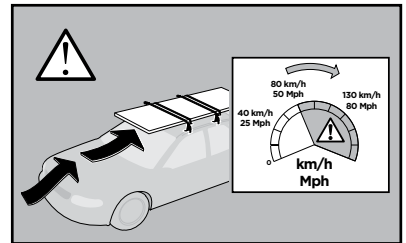

Thule Rapid System Kit 1617

> Instructions

FORD C-Max (Mk II), 5-dr MPV, 10-

ISO 11154-E

141617

C.20120524
519-1617-01

Bring your life

thule.com