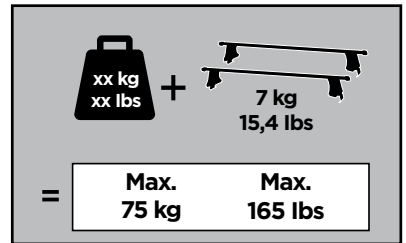

Thule Rapid System Kit 1617

> Instructions

FORD C-Max (Mk II), 5-dr MPV, 10-

ISO 11154-E

141617

C.20120524
519-1617-01

Bring your life

thule.com

1

	X (scale)	X (mm)	X (inch)
FORD C-Max (Mk II), 5-dr MPV, 10-	46	1111	43 ³/₄''

	Y (scale)	Y (mm)	Y (inch)
FORD C-Max (Mk II), 5-dr MPV, 10-	41	1061	41 ³/₄''

2

FORD C-Max (Mk II), 5-dr MPV, 10-

3

	W (mm)	Z (mm)	W (inch)	Z (inch)
FORD C-Max (Mk II), 5-dr MPV, 10-	290 mm	785	11 3/8"	30 7/8"