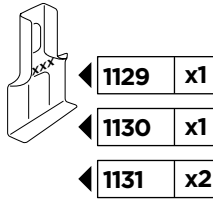

Thule Rapid System Kit 1617

> Instructions

FORD C-Max (Mk II), 5-dr MPV, 10-

ISO 11154-E

141617

C.20120524
519-1617-01

Bring your life

thule.com

1

	X (scale)	X (mm)	X (inch)
FORD C-Max (Mk II), 5-dr MPV, 10-	46	1111	43 ³/₄''

	Y (scale)	Y (mm)	Y (inch)
FORD C-Max (Mk II), 5-dr MPV, 10-	41	1061	41 ³/₄''

2

FORD C-Max (Mk II), 5-dr MPV, 10-

3

	W (mm)	Z (mm)	W (inch)	Z (inch)
FORD C-Max (Mk II), 5-dr MPV, 10-	290 mm	785	11 3/8"	30 7/8"