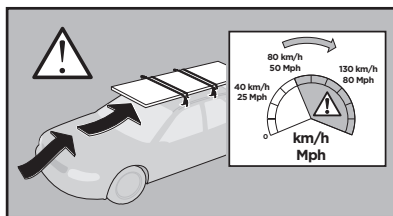

Thule XT Kit 3157

> Instructions

SUBARU Impreza (Mk. V), 5-dr Hatchback, 17-

This kit is only for vehicles with fixpoint mounting.

ISO 11154-E

183157

C.20161012
509-3157-01

Bring your life
thule.com