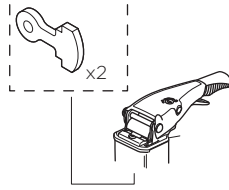

Thule EasyFold XT

934

Key
No
N001-N200
Sparepart No
1500002001 - 1500002200

Key+Lock
= N.....
No
N001-N200
Sparepart No
1500001001 - 1500001200

Rubber Spring
52632

52415 52414 52845

52738

52846

x1
x1
x1

934100: 52850
934300: 52851

52847

x1
x1
x1

52944

Lamp Left 934100: 52365
Lamp Left 934300: 52485

Cover lens Left: 52369

Frame Left: 52370