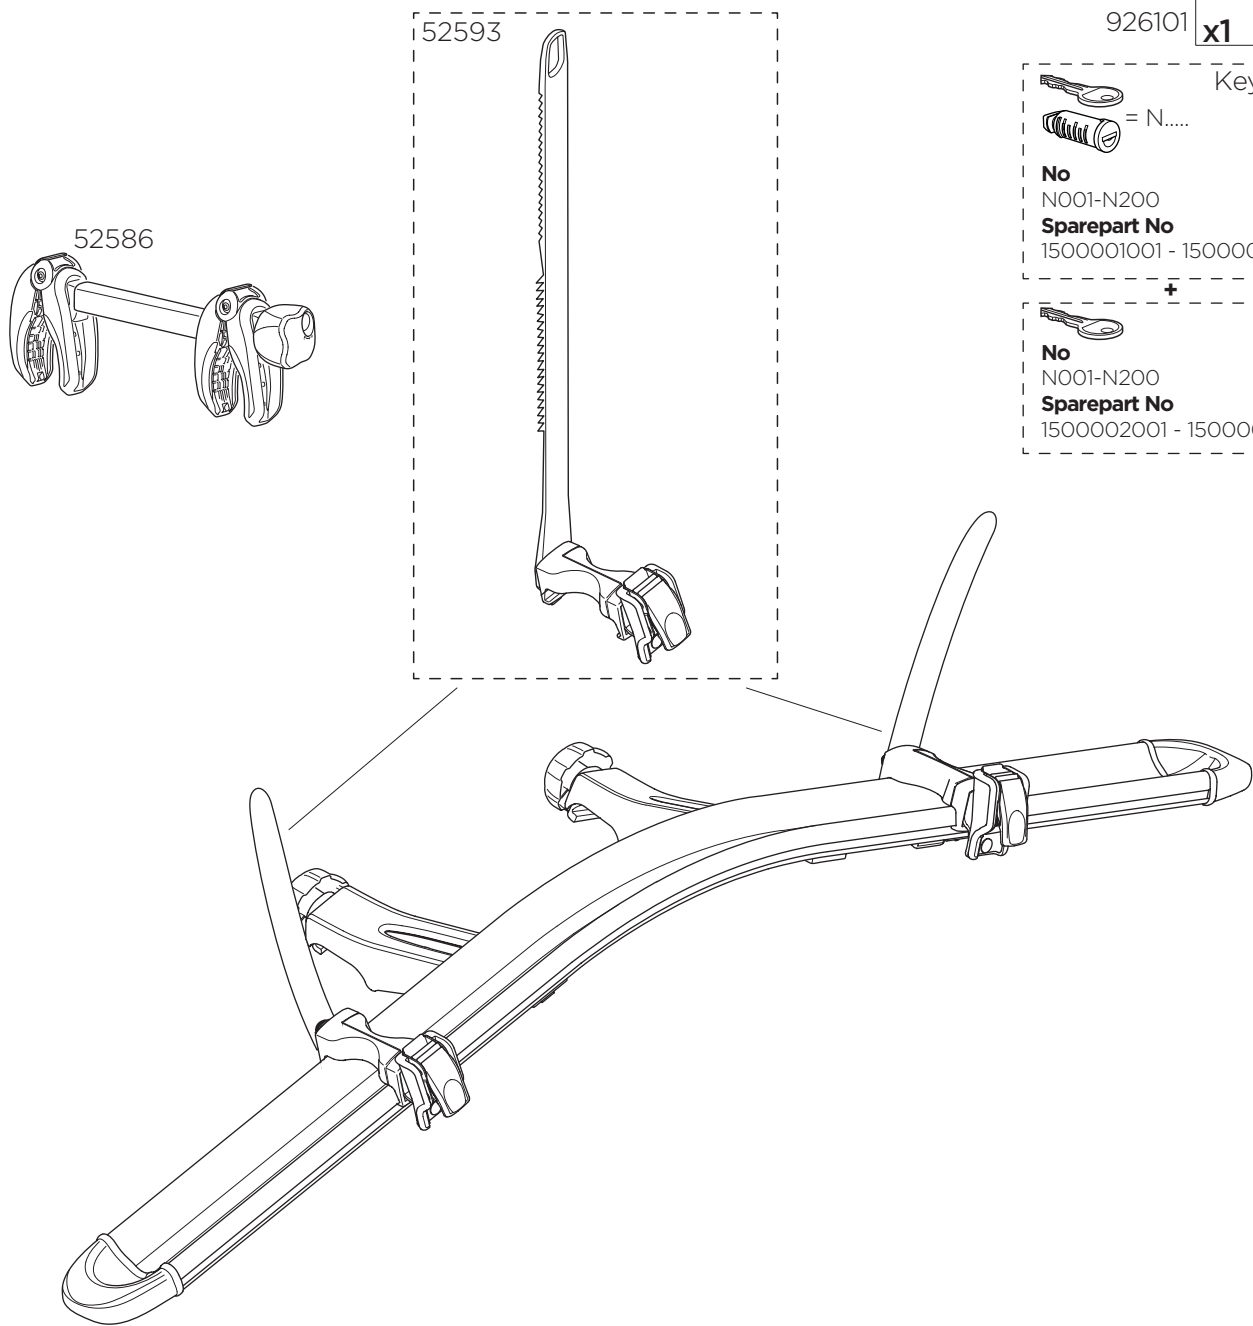

# Bike adapter VeloCompact

9261

**THULE**  
SWEDEN

926101 **x1** 

 Key+Lock  
 = N....  
**No**  
N001-N200  
**Sparepart No**  
1500001001 - 1500001200

 Key  
**No**  
N001-N200  
**Sparepart No**  
1500002001 - 1500002200

52594

x2 x2 x2 x2 x2 x2 x2 x1 x2 x2

» PART OF THULE GROUP