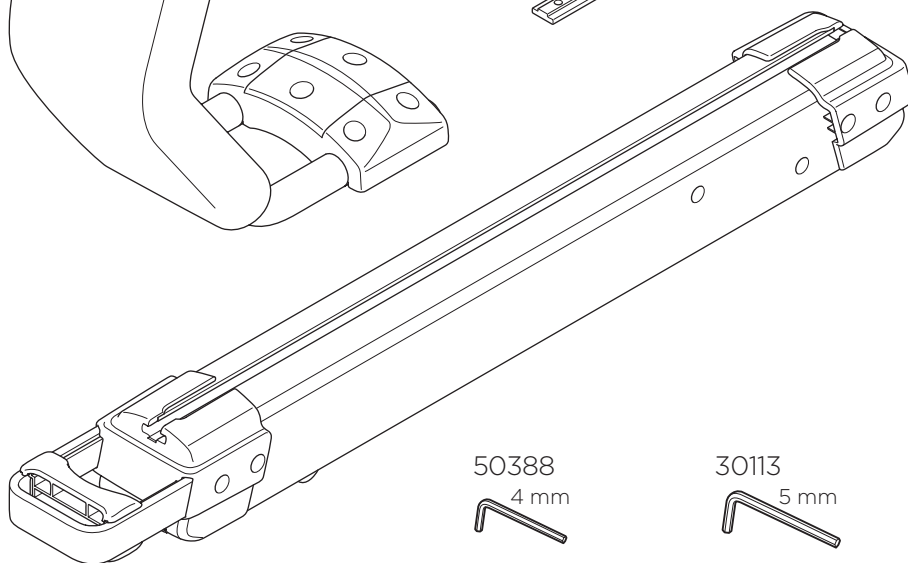

Thule Hullavator Pro

THULE
SWEDEN

898

Key+Lock
= N.....

No
N001-N200
Sparepart No
1500001001 - 1500001200

+

Key

No
N001-N200
Sparepart No
1500002001 - 1500002200

Thule Strap 521, 275 cm
Thule Strap 522, 400 cm

Thule QuickDraw
838 x2